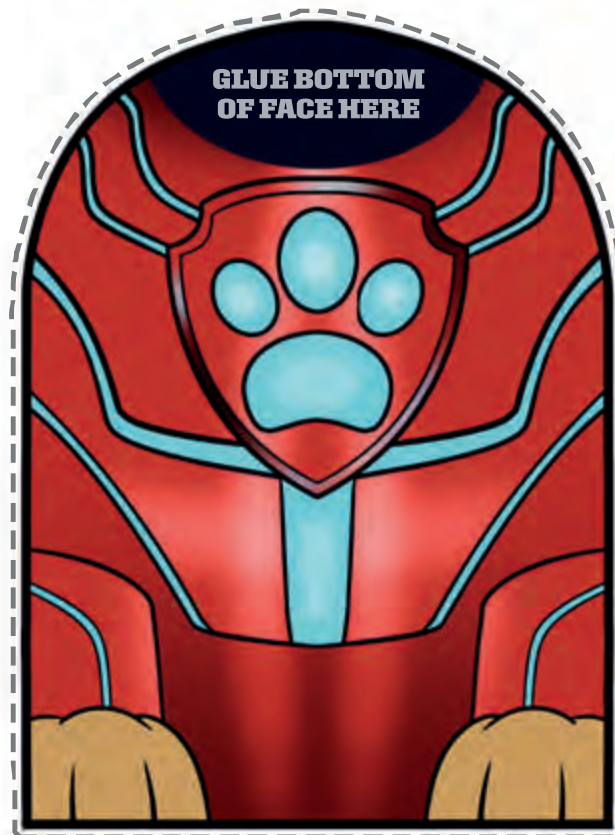

**GLUE BOTTOM
OF FACE HERE**

BODY