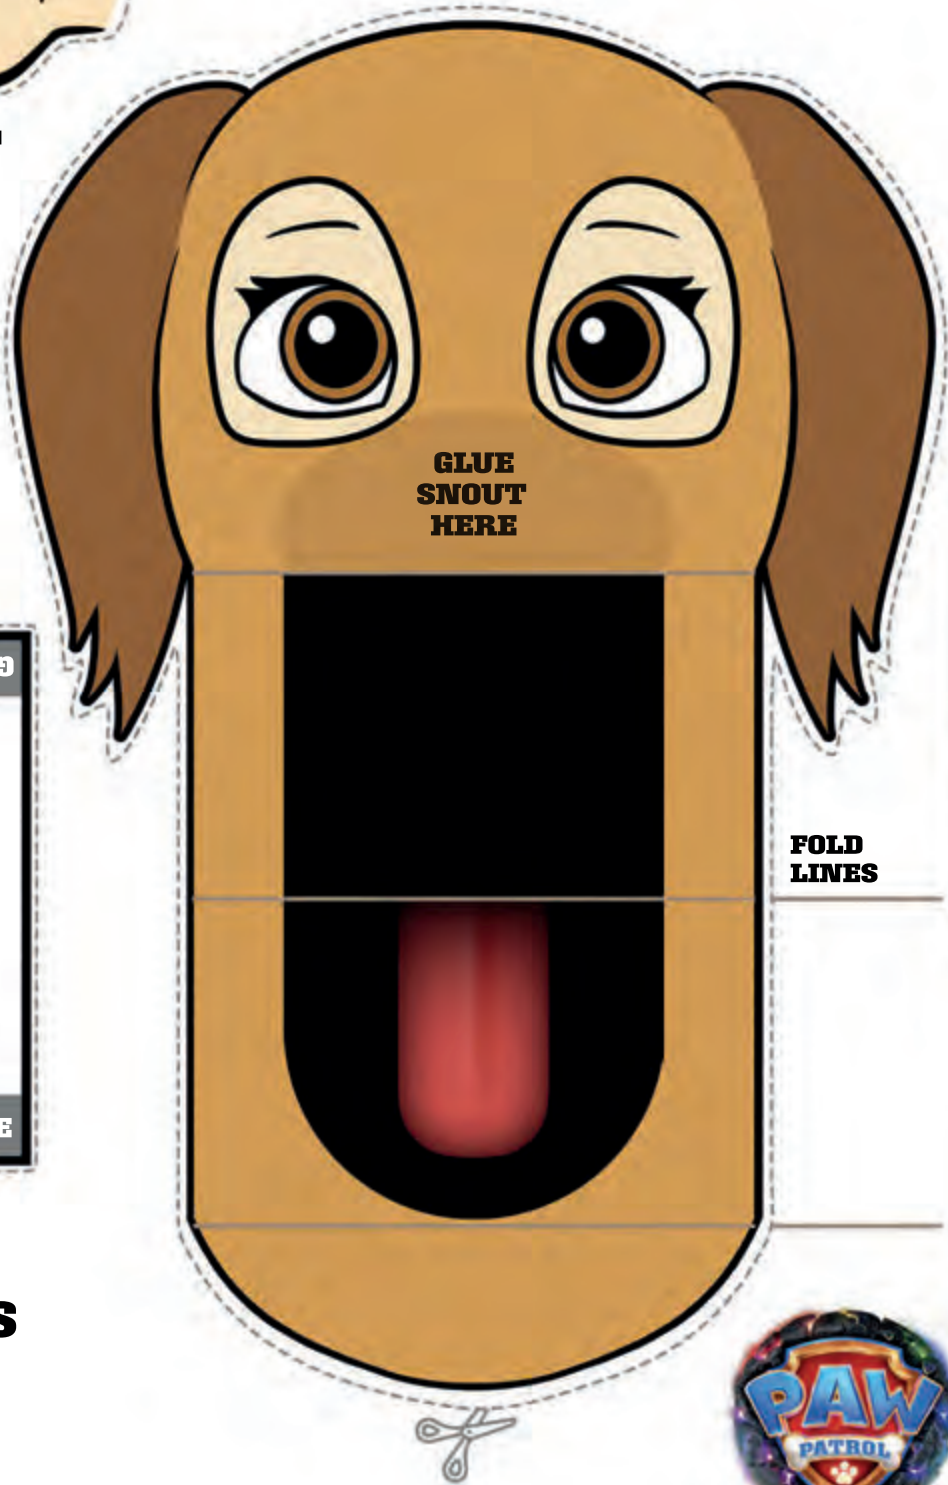

STEP 3:

Using glue or tape, adhere the snout and body where indicated, and the puppet handles on the back of the face. Use double-sided tape for the mask to keep it removable.

**ONLY IN THEATRES
SEPTEMBER 29**

MASK

**GLUE BOTTOM
OF FACE HERE**

BODY

**ONLY IN THEATRES
SEPTEMBER 29**

SNOUT

**GLUE
SNOUT
HERE**

**FOLD
LINES**

**PUPPET
HANDLES**

**ONLY IN THEATRES
SEPTEMBER 29**

MASK

**GLUE BOTTOM
OF FACE HERE**

BODY

**ONLY IN THEATRES
SEPTEMBER 29**

SNOUT

**GLUE
SNOUT
HERE**

**FOLD
LINES**

**PUPPET
HANDLES**

**ONLY IN THEATRES
SEPTEMBER 29**

MASK

**GLUE BOTTOM
OF FACE HERE**

BODY

**ONLY IN THEATRES
SEPTEMBER 29**

SNOUT

GLUE