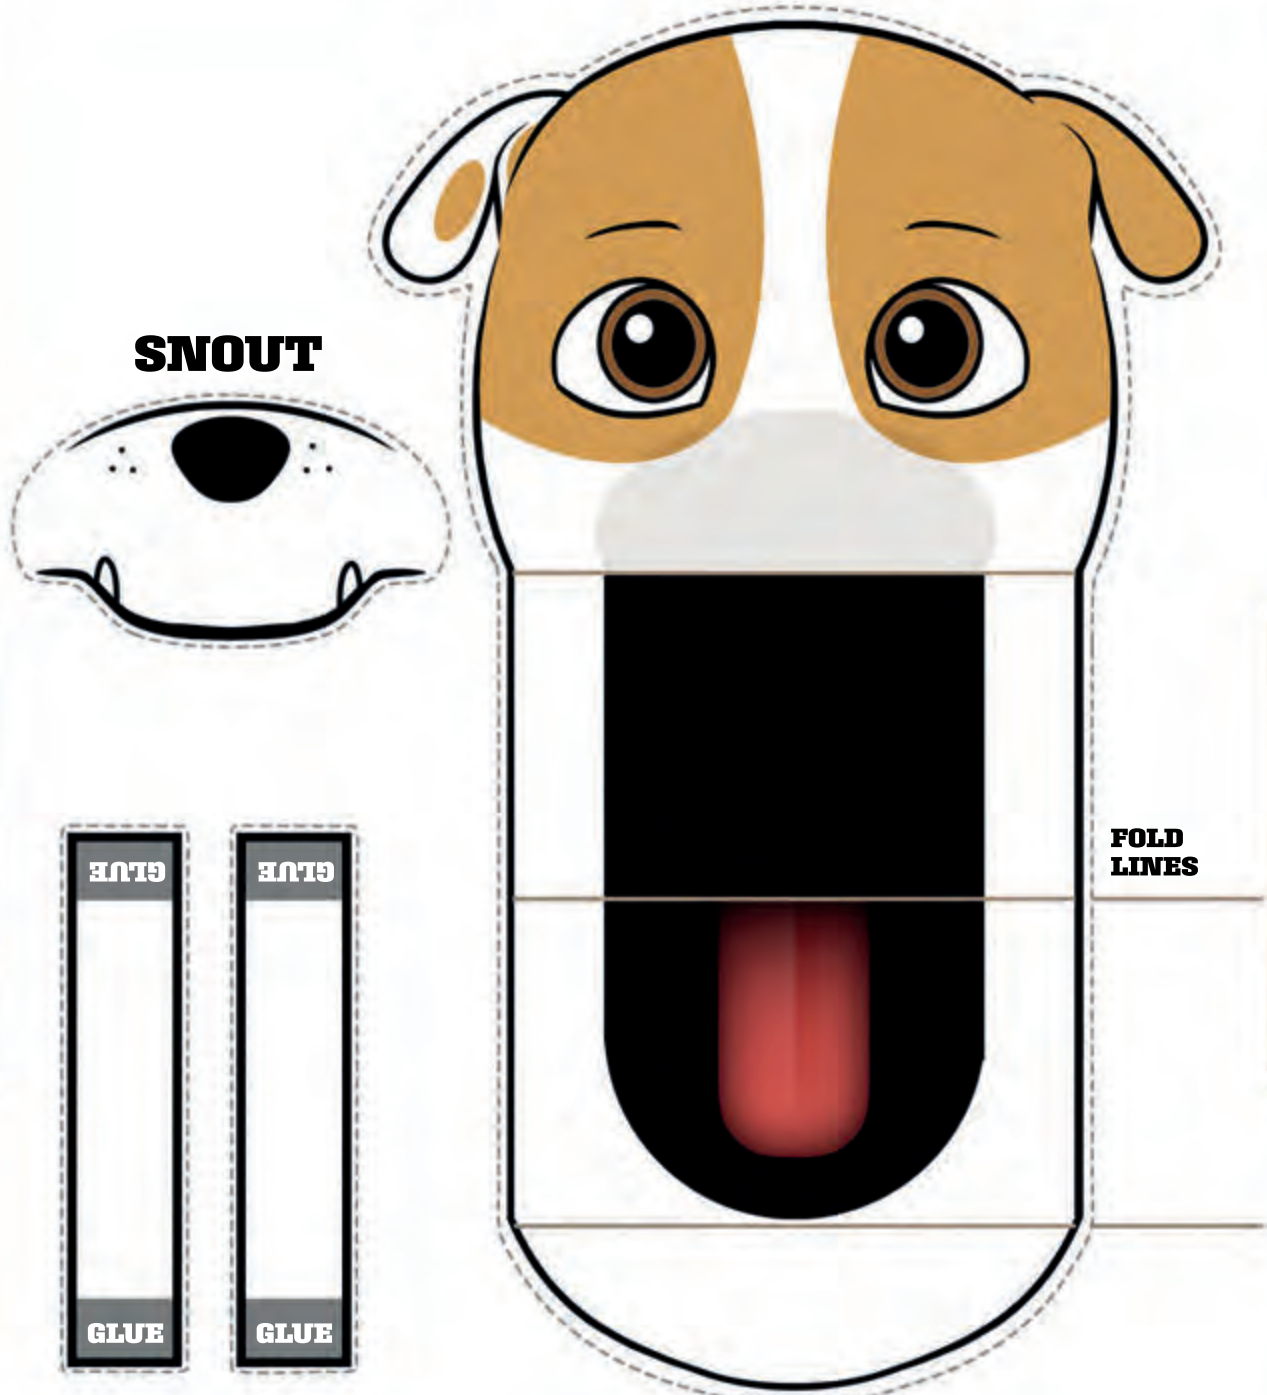

STEP 1:

Have a grown-up cut out the face, snout, puppet handles, mask, and the body.

STEP 2:

Using the fold lines on the face, fold the middle line away from you, and the top and bottom lines toward you to make the mouth mechanism.

STEP 3:

Using glue or tape, adhere the snout and body where indicated, and the puppet handles on the back of the face. Use double-sided tape for the mask to keep it removable.

**ONLY IN THEATRES
SEPTEMBER 29**

**PUPPET
HANDLES**

**ONLY IN THEATRES
SEPTEMBER 29**

MASK

**GLUE BOTTOM
OF FACE HERE**

BODY

**ONLY IN THEATRES
SEPTEMBER 29**

SNOUT

GLUE

GLUE

GLUE

GLUE

**FOLD
LINES**

**PUPPET
HANDLES**

**ONLY IN THEATRES
SEPTEMBER 29**

MASK

**GLUE BOTTOM
OF FACE HERE**