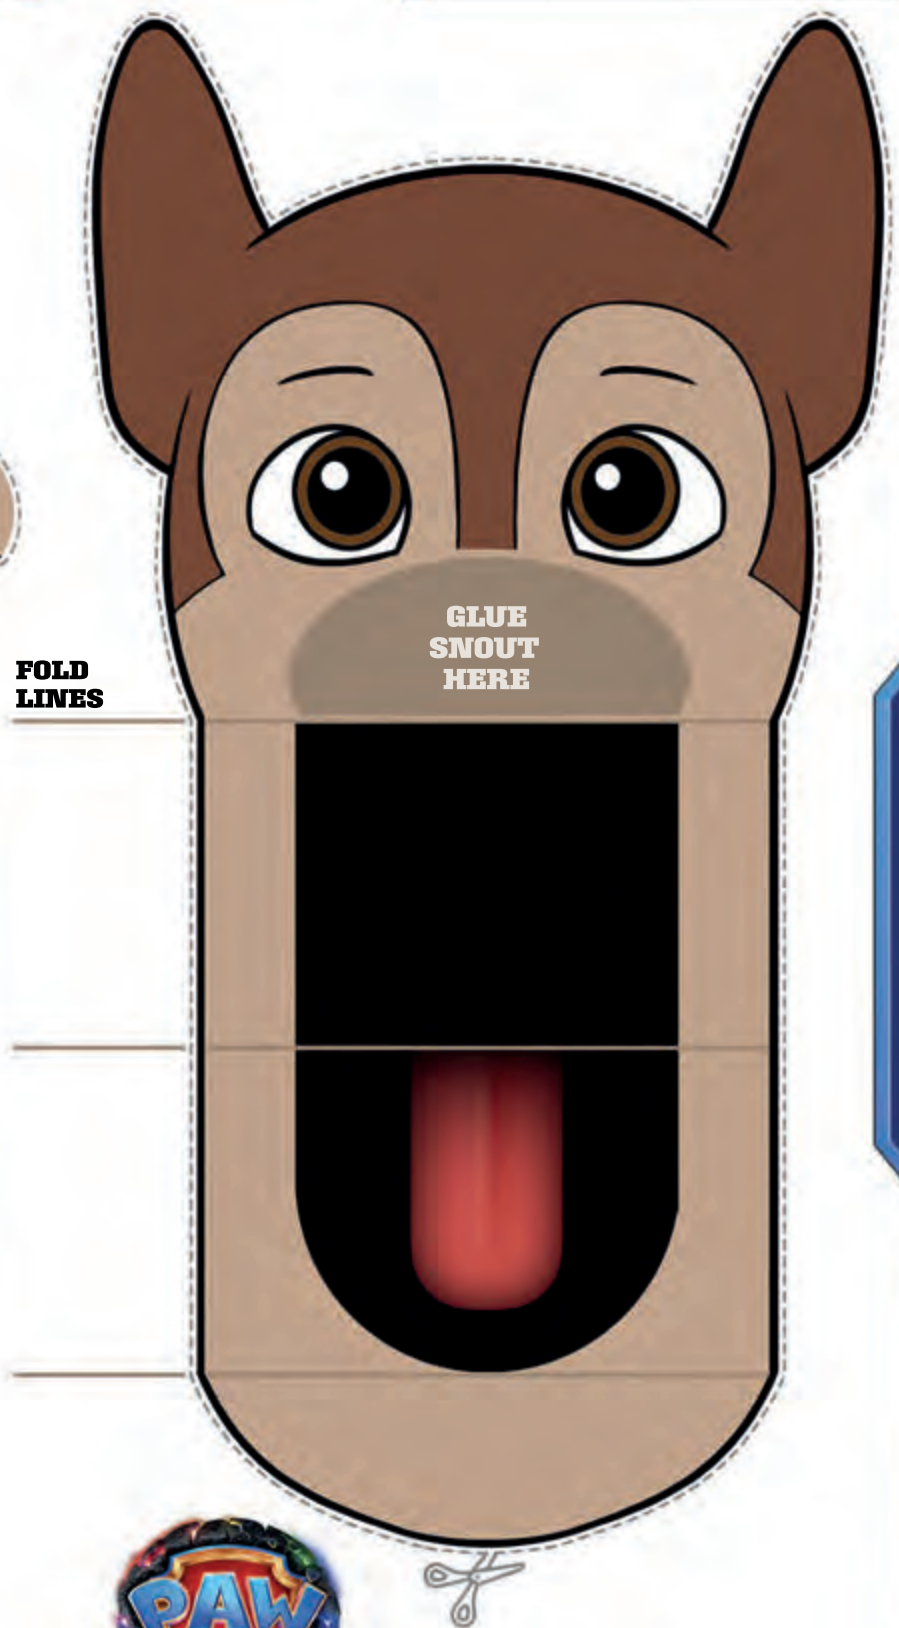

STEP 1:

Have a grown-up cut out the face, snout, puppet handles, mask, and the body.

STEP 2:

Using the fold lines on the face, fold the middle line away from you, and the top and bottom lines toward you to make the mouth mechanism.

STEP 3:

Using glue or tape, adhere the snout and body where indicated, and the puppet handles on the back of the face. Use double-sided tape for the mask to keep it removable.

**ONLY IN THEATRES
SEPTEMBER 29**

SNOUT

FOLD LINES

GLUE SNOUT HERE

PUPPET HANDLES

ONLY IN THEATRES
SEPTEMBER 29

MASK

**GLUE BOTTOM
OF FACE HERE**

BODY

**ONLY IN THEATRES
SEPTEMBER 29**

SNOUT

**GLUE
SNOUT
HERE**

**FOLD
LINES**

**PUPPET
HANDLES**

**ONLY IN THEATRES
SEPTEMBER 29**

MASK

**GLUE BOTTOM
OF FACE HERE**