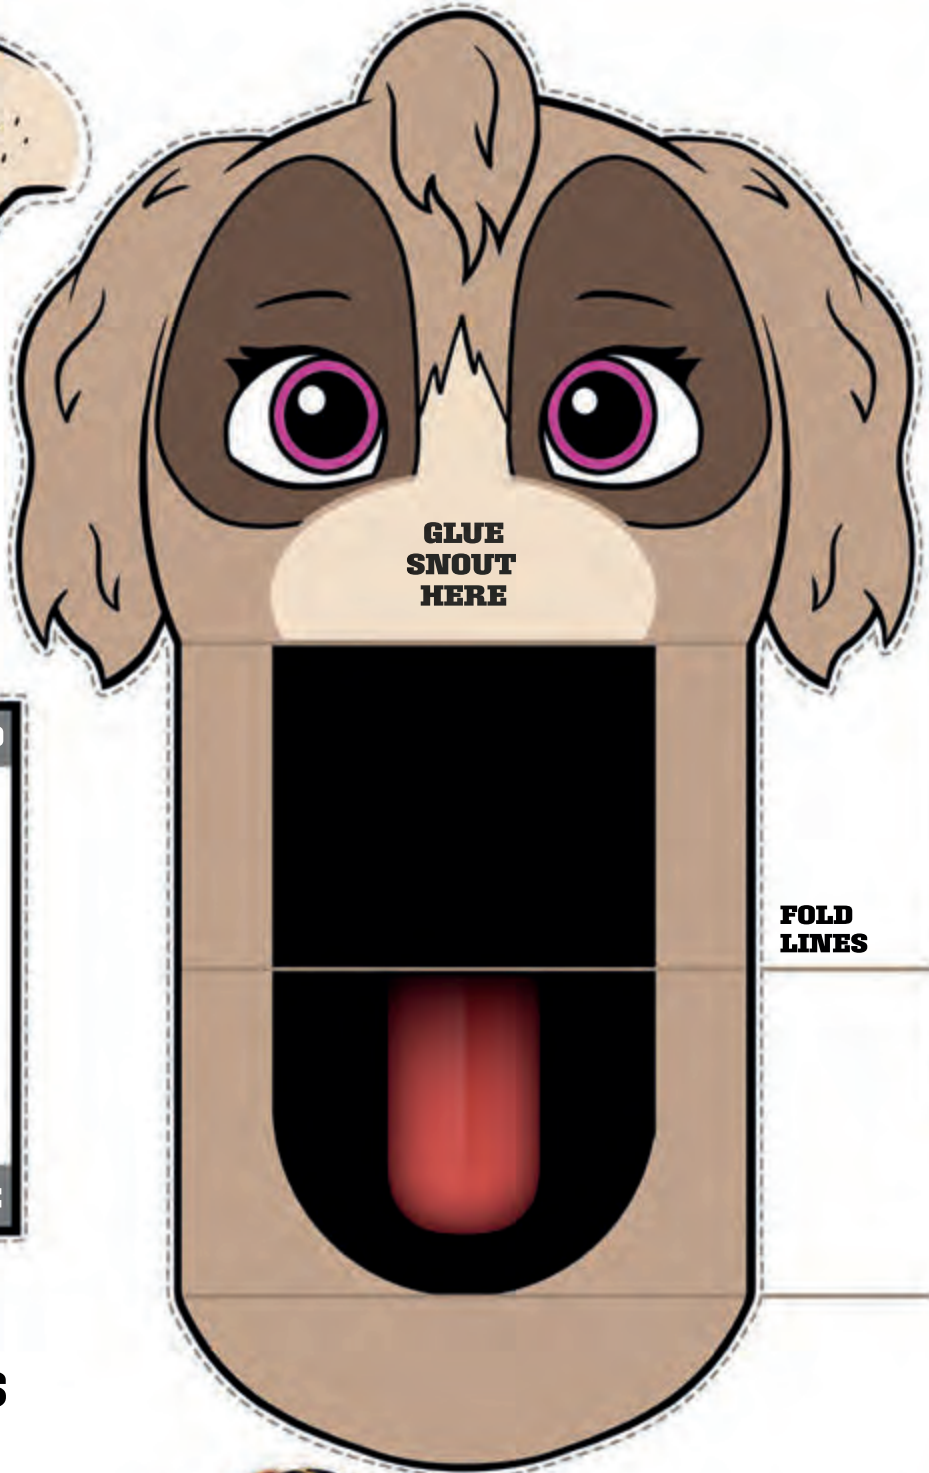

STEP 1:

Have a grown-up cut out the face, snout, puppet handles, mask, and the body.

STEP 2:

Using the fold lines on the face, fold the middle line away from you, and the top and bottom lines toward you to make the mouth mechanism.

STEP 3:

Using glue or tape, adhere the snout and body where indicated, and the puppet handles on the back of the face. Use double-sided tape for the mask to keep it removable.

**ONLY IN THEATRES
SEPTEMBER 29**

SNOUT

FOLD LINES

GLUE SNOUT HERE

PUPPET HANDLES

ONLY IN THEATRES
SEPTEMBER 29

MASK

**GLUE BOTTOM
OF FACE HERE**

BODY

**ONLY IN THEATRES
SEPTEMBER 29**

SNOUT

**GLUE
SNOUT
HERE**

**FOLD
LINES**

**PUPPET
HANDLES**

**ONLY IN THEATRES
SEPTEMBER 29**

MASK

**GLUE BOTTOM
OF FACE HERE**