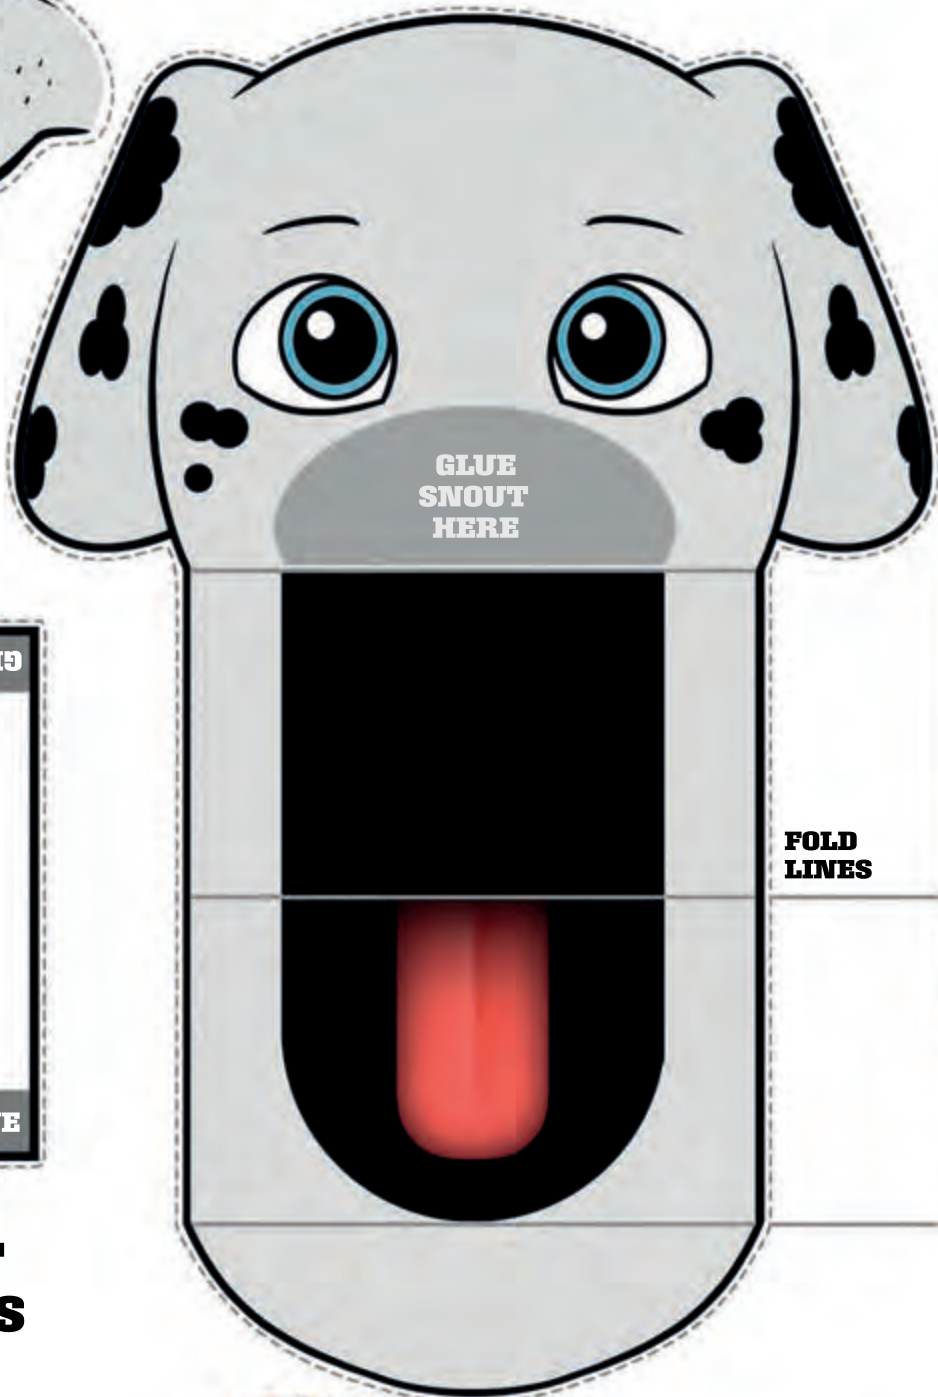

GLUE
SNOUT
HERE

FOLD
LINES