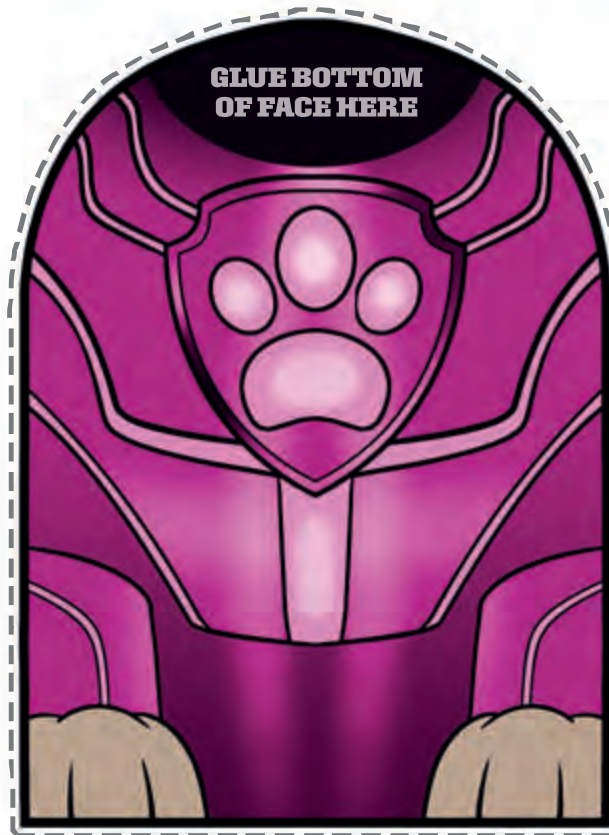

STEP 3:

Using glue or tape, adhere the snout and body where indicated, and the puppet handles on the back of the face. Use double-sided tape for the mask to keep it removable.

**ONLY IN THEATRES
SEPTEMBER 29**

**ONLY IN THEATRES
SEPTEMBER 29**

SNOUT

**GLUE
SNOUT
HERE**

**FOLD
LINES**

**PUPPET
HANDLES**

**ONLY IN THEATRES
SEPTEMBER 29**

MASK

**GLUE BOTTOM
OF FACE HERE**

BODY

**ONLY IN THEATRES
SEPTEMBER 29**

SNOUT

GLUE
SNOUT
HERE

FOLD
LINES

**PUPPET
HANDLES**

ONLY IN THEATRES
SEPTEMBER 29

MASK